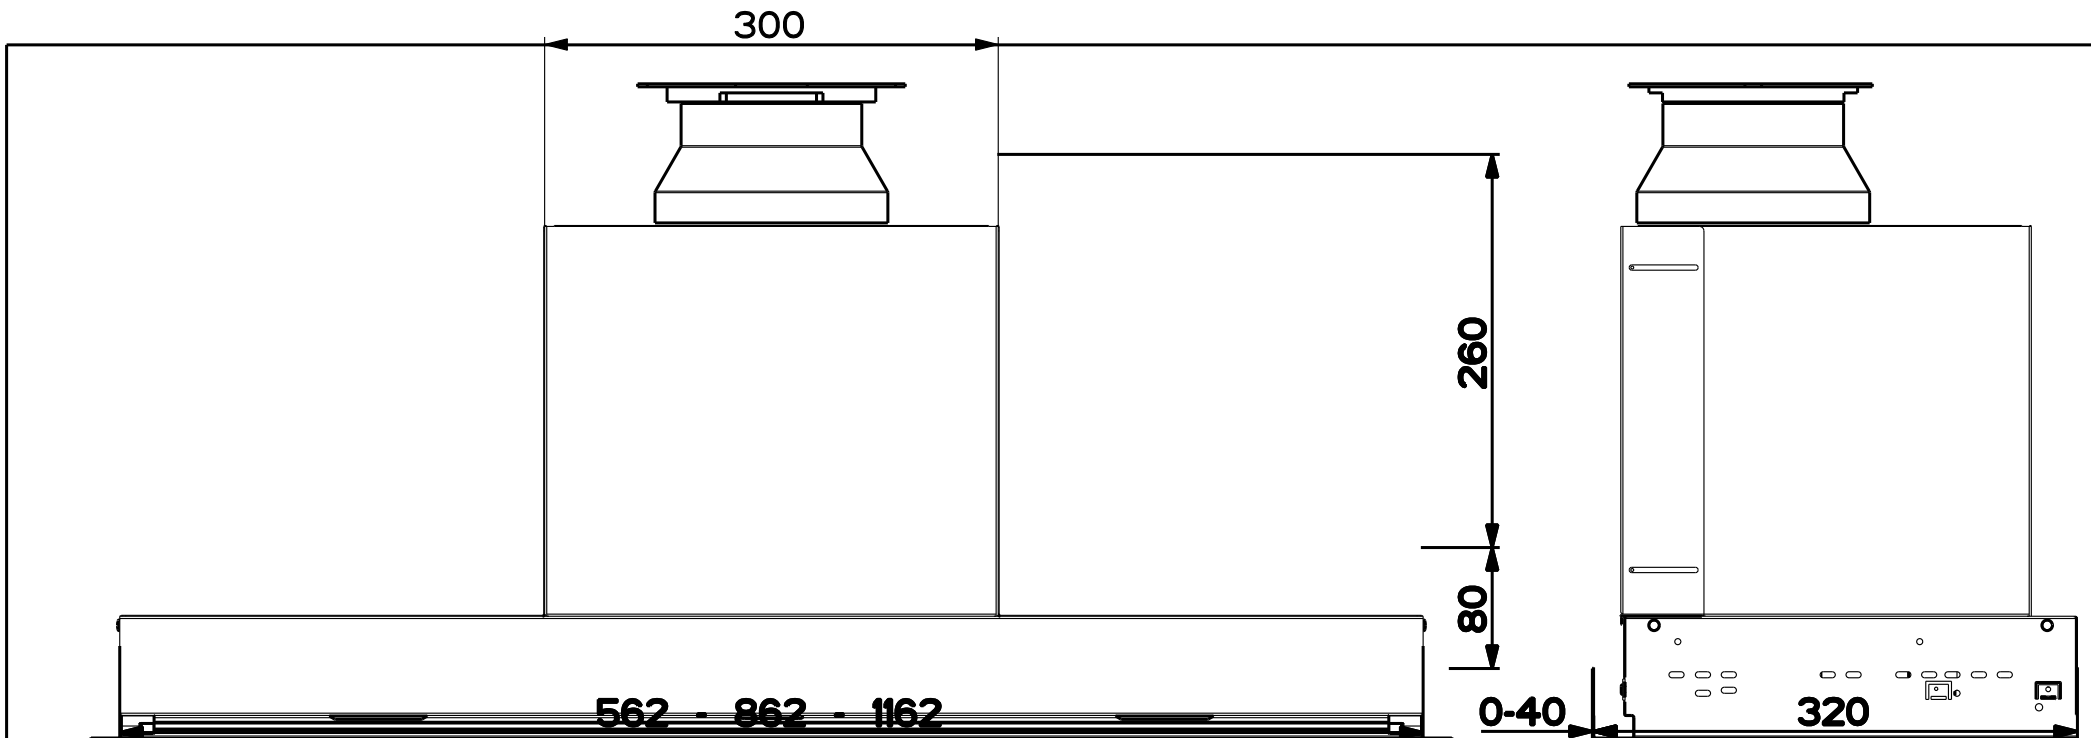

Created by **Bellucci, Daniele**

Denomination
DIMENSIONAL DRAWING ROT. D11 FB

Lang **EN** Sheet **1/2**

Modif.by **Bellucci, Daniele**

Approved by **Bellucci, Daniele**

Approval date **27-Nov-2015**

Doc. status **Released**

Drawing N. 04B_724	Rev 01
------------------------------	------------------

Created by Bellucci, Daniele	
Denomination DIMENSIONAL DRAWING ROT. D11 FB	
Lang EN	Sheet 2/2
Modif.by	
Approved by Bellucci, Daniele	
Approval date 27-Nov-2015	
Doc. status Released	
Drawing N. 04B_724	Rev 01