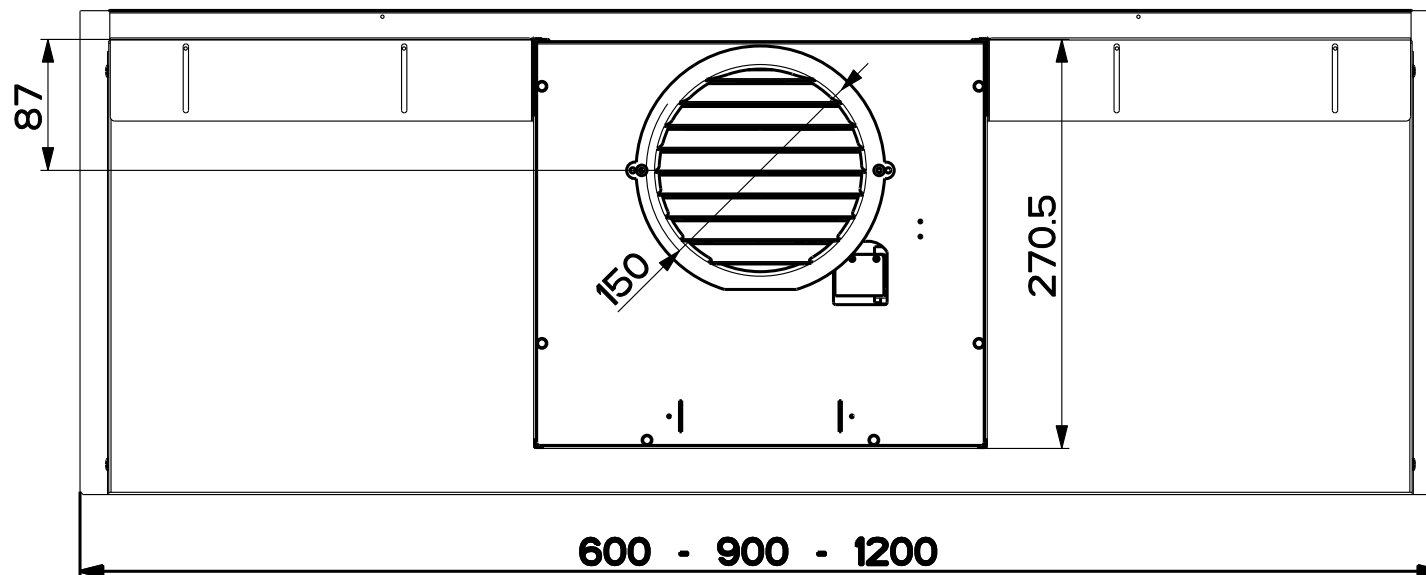

Created by **Bellucci, Daniele**

Denomination
DIMENSIONAL DRAWING ROT. D11 FB

Lang **EN** Sheet **1/2**

Modif.by **Bellucci, Daniele**

Approved by **Bellucci, Daniele**

Approval date **27-Nov-2015**

Doc. status **Released**

Drawing N. 04B_724	Rev 01
------------------------------	------------------

Created by Bellucci, Daniele	
Denomination DIMENSIONAL DRAWING ROT. D11 FB	
Lang EN	Sheet 2/2
Modif.by	
Approved by Bellucci, Daniele	
Approval date 27-Nov-2015	
Doc. status Released	
Drawing N. 04B_724	Rev 01