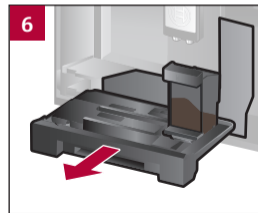

Service-Programm Reinigen

Service Program Clean

Service-Programm
Milchsystem spülen

Service Program
Rinse milk system

Notizen

Notes

Valid within Great Britain:
Imported to Great Britain by
BSH Home Appliances Ltd.
Grand Union House
Old Wolverton Road
Wolverton, Milton Keynes
MK12 5PT
United Kingdom