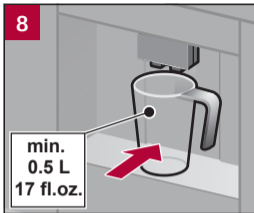

Service-Programm Reinigen

Service Program Clean

Service-Programm
Milchsystem spülen

Service Program
Rinse milk system

Notizen

Notes

Valid within Great Britain:
Imported to Great Britain by
BSH Home Appliances Ltd.
Grand Union House
Old Wolverton Road
Wolverton, Milton Keynes
MK12 5PT
United Kingdom