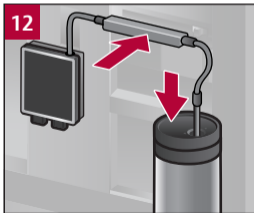

Service-Programm Reinigen

Service Program Clean

Service-Programm
Milchsystem spülen

Service Program
Rinse milk system

Notizen

Notes

Valid within Great Britain:
Imported to Great Britain by
BSH Home Appliances Ltd.
Grand Union House
Old Wolverton Road
Wolverton, Milton Keynes
MK12 5PT
United Kingdom