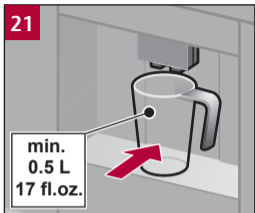

Service-Programm Reinigen

Service Program Clean

Service-Programm
Milchsystem spülen

Service Program
Rinse milk system

Notizen

Notes

Valid within Great Britain:
Imported to Great Britain by
BSH Home Appliances Ltd.
Grand Union House
Old Wolverton Road
Wolverton, Milton Keynes
MK12 5PT
United Kingdom