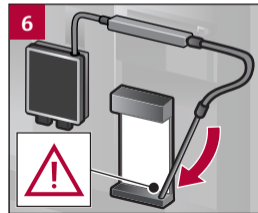

Service-Programm Reinigen

Service Program Clean

Service-Programm
Milchsystem spülen

Service Program
Rinse milk system

Notizen

Notes

Valid within Great Britain:
Imported to Great Britain by
BSH Home Appliances Ltd.
Grand Union House
Old Wolverton Road
Wolverton, Milton Keynes
MK12 5PT
United Kingdom