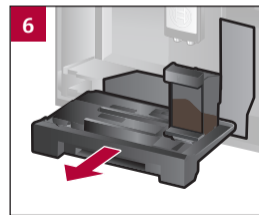

Service-Programm Entkalken

Service Program Descal