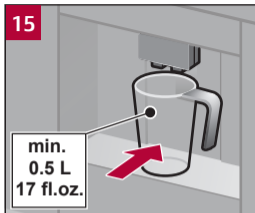

Service-Programm Reinigen

Service Program Clean

Service-Programm
Milchsystem spülen

Service Program
Rinse milk system

Notizen

Notes

Valid within Great Britain:
Imported to Great Britain by
BSH Home Appliances Ltd.
Grand Union House
Old Wolverton Road
Wolverton, Milton Keynes
MK12 5PT
United Kingdom