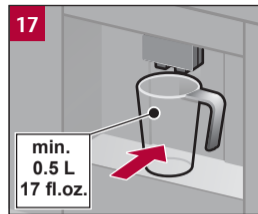

Service-Programm
Calc'nClean

Service Program
Calc'nClean