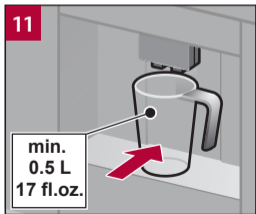

Service-Programm Reinigen

Service Program Clean

Service-Programm
Milchsystem spülen

Service Program
Rinse milk system

Notizen

Notes

Valid within Great Britain:
Imported to Great Britain by
BSH Home Appliances Ltd.
Grand Union House
Old Wolverton Road
Wolverton, Milton Keynes
MK12 5PT
United Kingdom