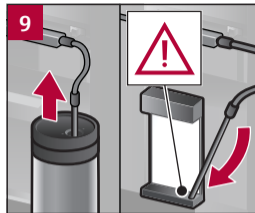

Service-Programm Reinigen

Service Program Clean

Service-Programm
Milchsystem spülen

Service Program
Rinse milk system

Notizen

Notes

Valid within Great Britain:
Imported to Great Britain by
BSH Home Appliances Ltd.
Grand Union House
Old Wolverton Road
Wolverton, Milton Keynes
MK12 5PT
United Kingdom