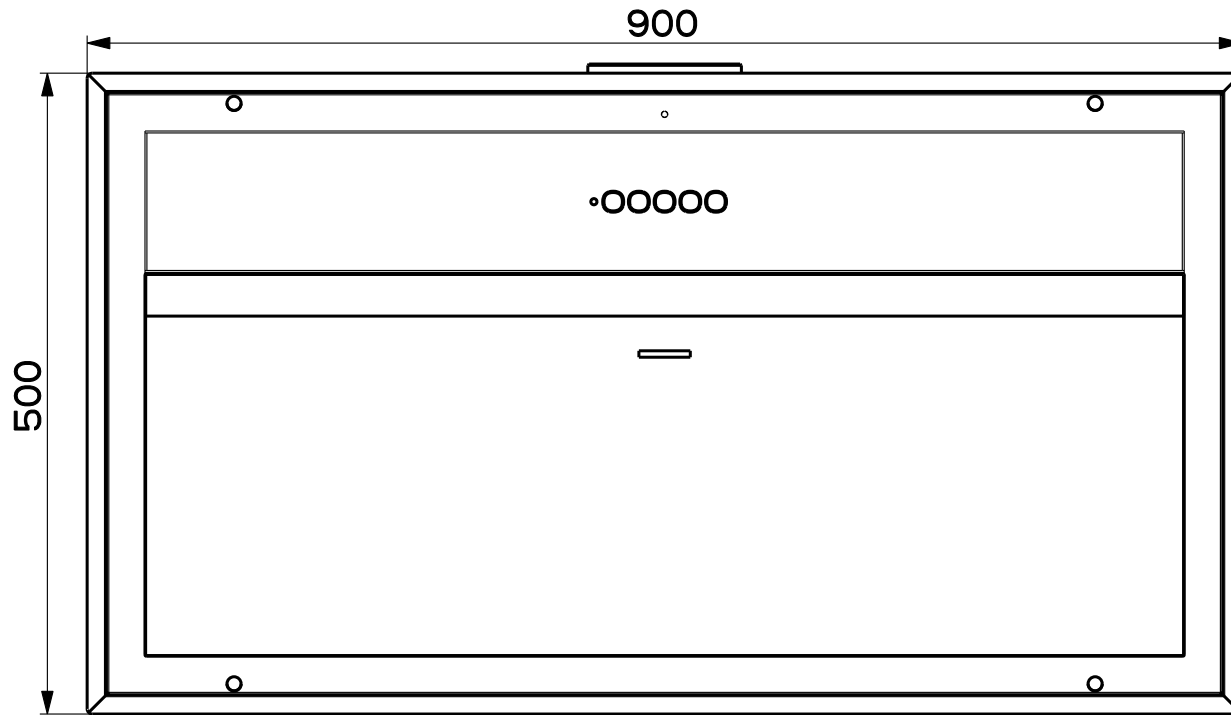

Created by Bellucci, Daniele	
Denomination DIMENSIONAL DRAWING	
Lang EN 	Sheet 1/2
Modif.by Bellucci, Daniele	
Approved by Bellucci, Daniele	
Approval date 03-Apr-2018	
Doc. status Released	
Drawing N. 350018_717	Rev 01

Created by **Bellucci, Daniele**

Denomination
DIMENSIONAL DRAWING

Lang **EN** Sheet **2/2**

Modif.by **Bellucci, Daniele**

Approved by **Bellucci, Daniele**

Approval date **03-Apr-2018**

Doc. status **Released**

Drawing N.
350018_717 Rev
01