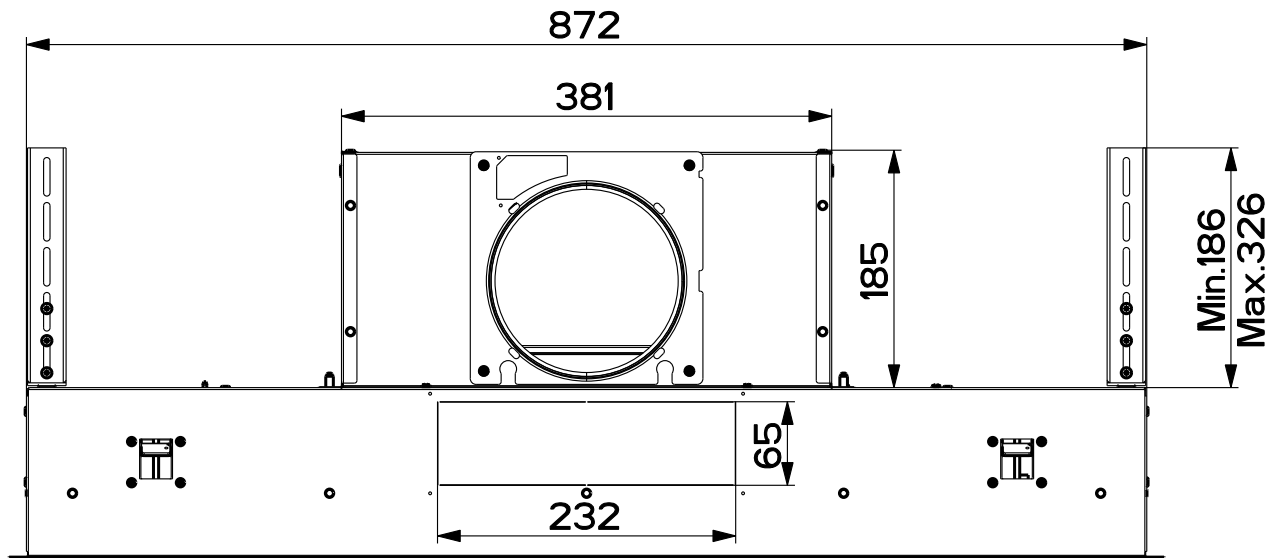

Created by Bellucci, Daniele	
Denomination DIMENSIONAL DRAWING	
Lang EN 	Sheet 1/2
Modif.by Bellucci, Daniele	
Approved by Bellucci, Daniele	
Approval date 03-Apr-2018	
Doc. status Released	
Drawing N. 350018_717	Rev 01

Created by **Bellucci, Daniele**

Denomination
DIMENSIONAL DRAWING

Lang **EN** Sheet **2/2**

Modif.by **Bellucci, Daniele**

Approved by **Bellucci, Daniele**

Approval date **03-Apr-2018**

Doc. status **Released**

Drawing N.
350018_717 Rev
01