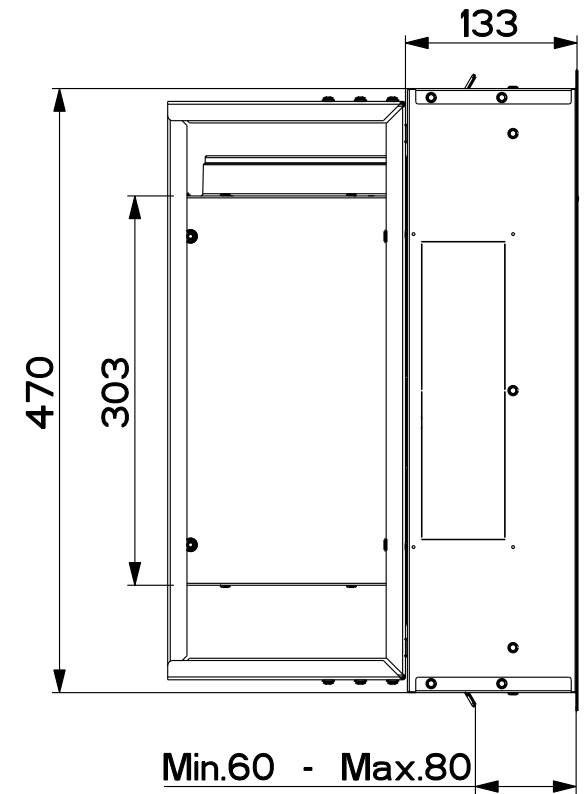

Created by Bellucci, Daniele	
Denomination DIMENSIONAL DRAWING	
Lang EN 	Sheet 1/2
Modif.by Bellucci, Daniele	
Approved by Bellucci, Daniele	
Approval date 03-Apr-2018	
Doc. status Released	
Drawing N. 350018_717	Rev 01

Created by **Bellucci, Daniele**

Denomination
DIMENSIONAL DRAWING

Lang **EN** Sheet **2/2**

Modif.by **Bellucci, Daniele**

Approved by **Bellucci, Daniele**

Approval date **03-Apr-2018**

Doc. status **Released**

Drawing N.
350018_717 Rev
01